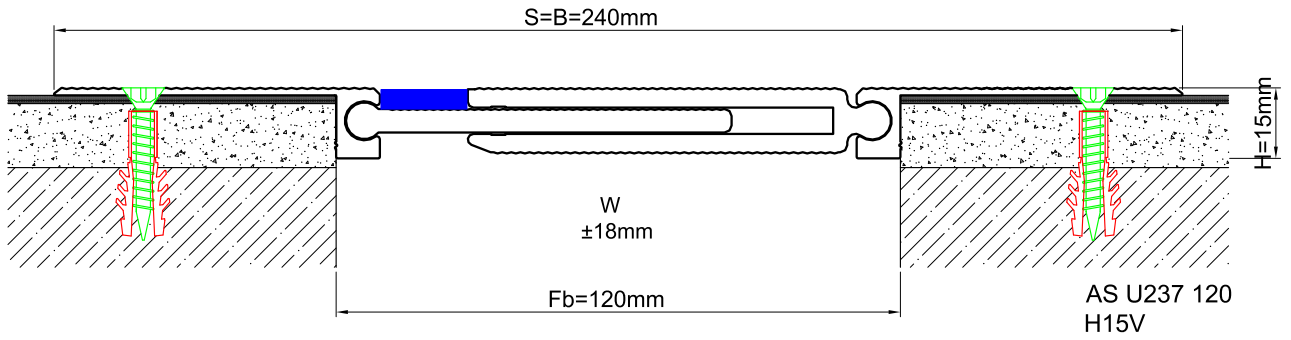

AS U237 surface mounted floor profiles are applicable to all types of floors and load bearing capacity is designed for heavy vehicles, cars or pedestrian depending on the gap required. Pure metal structure characterizes AS U237 as a hardwearing & maintenance free profile and makes it ideal for the places with heavy pedestrian traffic. Striated surface finish ensures antislip and round-headed articulated design enables the profile to meet displacements in 3 directions. Profiles are delivered factory-assembled and for some gaps soft EPDM tape is placed on the center plate to align the distance between the side frames. For flush mounted applications AS A227 model is available.

**FLOOR**

\* Visuals are representative and the profile configuration may differ depending on the characteristics requested.

LOCATION	MODEL	GAP (Fb) mm	HEIGHT (H) MM	OVERALL WIDTH (B) mm	VISIBLE WIDTH (S) mm	MOVEMENT (W) mm	LOAD CAPACITY	STANDARD LENGTH (mt)
Floor to Floor	AS U237-055	55	15	175	175	± 5	Person	3
	AS U237-055	55	28	175	175	± 5	35 kN Forklift, 90 kN Truck	3
	AS U237-080	80	15	200	200	± 4	Person	3
	AS U237-080	80	28	200	200	± 4	25 kN Forklift, 50 kN Truck	3
	AS U237-100	100	15	220	220	± 12	Person	3
	AS U237-100	100	28	220	220	± 12	Car	3
	AS U237-120	120	15	240	240	± 18	Person	3
	AS U237-120	120	28	240	240	± 18	Car	3
	AS U237-150	150	15 / 28	270	270	± 20	Person	3
	AS U237-200	200	15 / 28	320	320	± 16	Person	3

Note: Please ask for different sizes

Profil No Profile Number	AS U237 120	AS U237 120K
Fb (mm)	120	120
H (mm) yaklaşık approx.	15	15
W± (mm) yaklaşık approx.	±18	±18
Renk Color	Alüminyum: Natürel Aluminum: Natural	
Malzeme Material	Alüminyum Aluminum	
Standart Uzunluk Standard Length	3	
Yükleme Kapasitesi Load-Bearing Capacity	