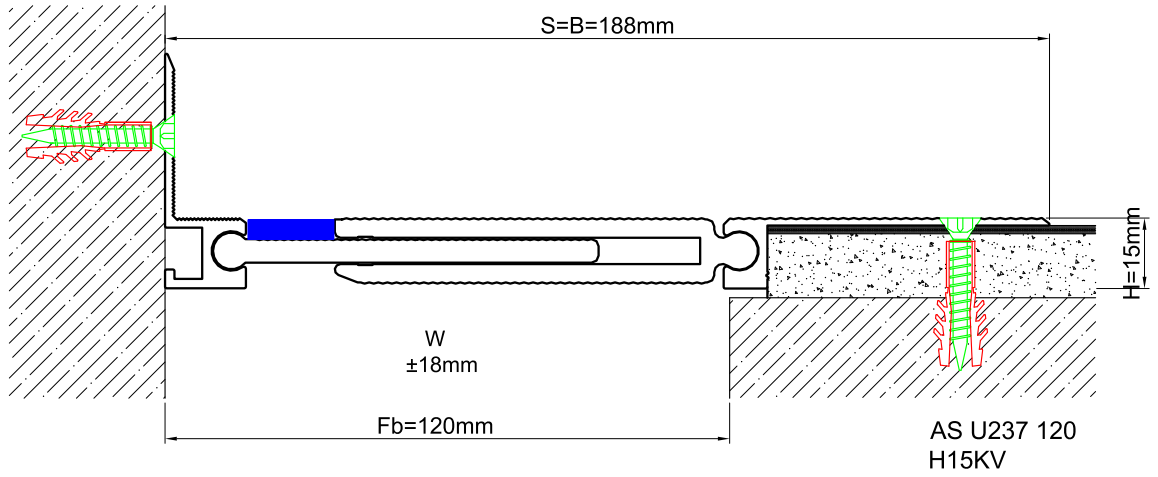

AS U237 surface mounted floor profiles are applicable to all types of floors and load bearing capacity is designed for heavy vehicles, cars or pedestrian depending on the gap required. Pure metal structure characterizes AS U237 as a hardwearing & maintenance free profile and makes it ideal for the places with heavy pedestrian traffic. Striated surface finish ensures antislip and round-headed articulated design enables the profile to meet displacements in 3 directions. Profiles are delivered factory-assembled and for some gaps soft EPDM tape is placed on the center plate to align the distance between the side frames. For flush mounted applications AS A227 model is available.

**FLOOR**

\* Visuals are representative and the profile configuration may differ depending on the characteristics requested.

LOCATION	MODEL	GAP (Fb) mm	HEIGHT (H) MM	OVERALL WIDTH (B) mm	VISIBLE WIDTH (S) mm	MOVEMENT (W) mm	LOAD CAPACITY	STANDARD LENGTH (mt)
Floor to Floor	AS U237-055	55	15	175	175	± 5	Person	3
	AS U237-055	55	28	175	175	± 5	35 kN Forklift, 90 kN Truck	3
	AS U237-080	80	15	200	200	± 4	Person	3
	AS U237-080	80	28	200	200	± 4	25 kN Forklift, 50 kN Truck	3
	AS U237-100	100	15	220	220	± 12	Person	3
	AS U237-100	100	28	220	220	± 12	Car	3
	AS U237-120	120	15	240	240	± 18	Person	3
	AS U237-120	120	28	240	240	± 18	Car	3
	AS U237-150	150	15 / 28	270	270	± 20	Person	3
	AS U237-200	200	15 / 28	320	320	± 16	Person	3

Note: Please ask for different sizes

Profil No Profile Number	AS U237 120	AS U237 120K
Fb (mm)	120	120
H (mm) yaklaşık approx.	15	15
W± (mm) yaklaşık approx.	±18	±18
Renk Color	Alüminyum: Natürel Aluminum: Natural	
Malzeme Material	Alüminyum Aluminum	
Standart Uzunluk Standard Length	3	
Yükleme Kapasitesi Load-Bearing Capacity	