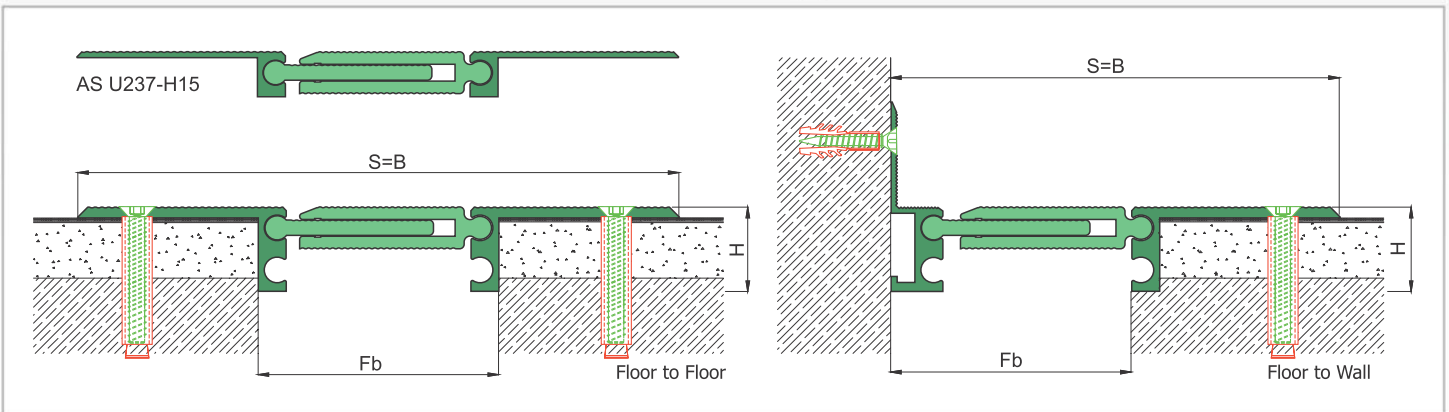

AS U237 surface mounted floor profiles are applicable to all types of floors and load bearing capacity is designed for heavy vehicles, cars or pedestrian depending on the gap required. Pure metal structure characterizes AS U237 as a hardwearing & maintenance free profile and makes it ideal for the places with heavy pedestrian traffic. Striated surface finish ensures antislip and round-headed articulated design enables the profile to meet displacements in 3 directions. Profiles are delivered factory-assembled and for some gaps soft EPDM tape is placed on the center plate to align the distance between the side frames. For flush mounted applications AS A227 model is available.

**FLOOR**

\* Visuals are representative and the profile configuration may differ depending on the characteristics requested.

LOCATION	MODEL	GAP (Fb) mm	HEIGHT (H) MM	OVERALL WIDTH (B) mm	VISIBLE WIDTH (S) mm	MOVEMENT (W) mm	LOAD CAPACITY	STANDARD LENGTH (mt)
Floor to Floor	AS U237-055	55	15	175	175	± 5	Person	3
	AS U237-055	55	28	175	175	± 5	35 kN Forklift, 90 kN Truck	3
	AS U237-080	80	15	200	200	± 4	Person	3
	AS U237-080	80	28	200	200	± 4	25 kN Forklift, 50 kN Truck	3
	AS U237-100	100	15	220	220	± 12	Person	3
	AS U237-100	100	28	220	220	± 12	Car	3
	AS U237-120	120	15	240	240	± 18	Person	3
	AS U237-120	120	28	240	240	± 18	Car	3
	AS U237-150	150	15 / 28	270	270	± 20	Person	3
	AS U237-200	200	15 / 28	320	320	± 16	Person	3

Note: Please ask for different sizes

Profil No Profile Number	AS U237 120	AS U237 120K
Fb (mm)	120	120
H (mm) yaklaşık approx.	15	15
W± (mm) yaklaşık approx.	±18	±18
Renk Color	Alüminyum: Natürel Aluminum: Natural	
Malzeme Material	Alüminyum Aluminum	
Standart Uzunluk Standard Length	3	
Yükleme Kapasitesi Load-Bearing Capacity	